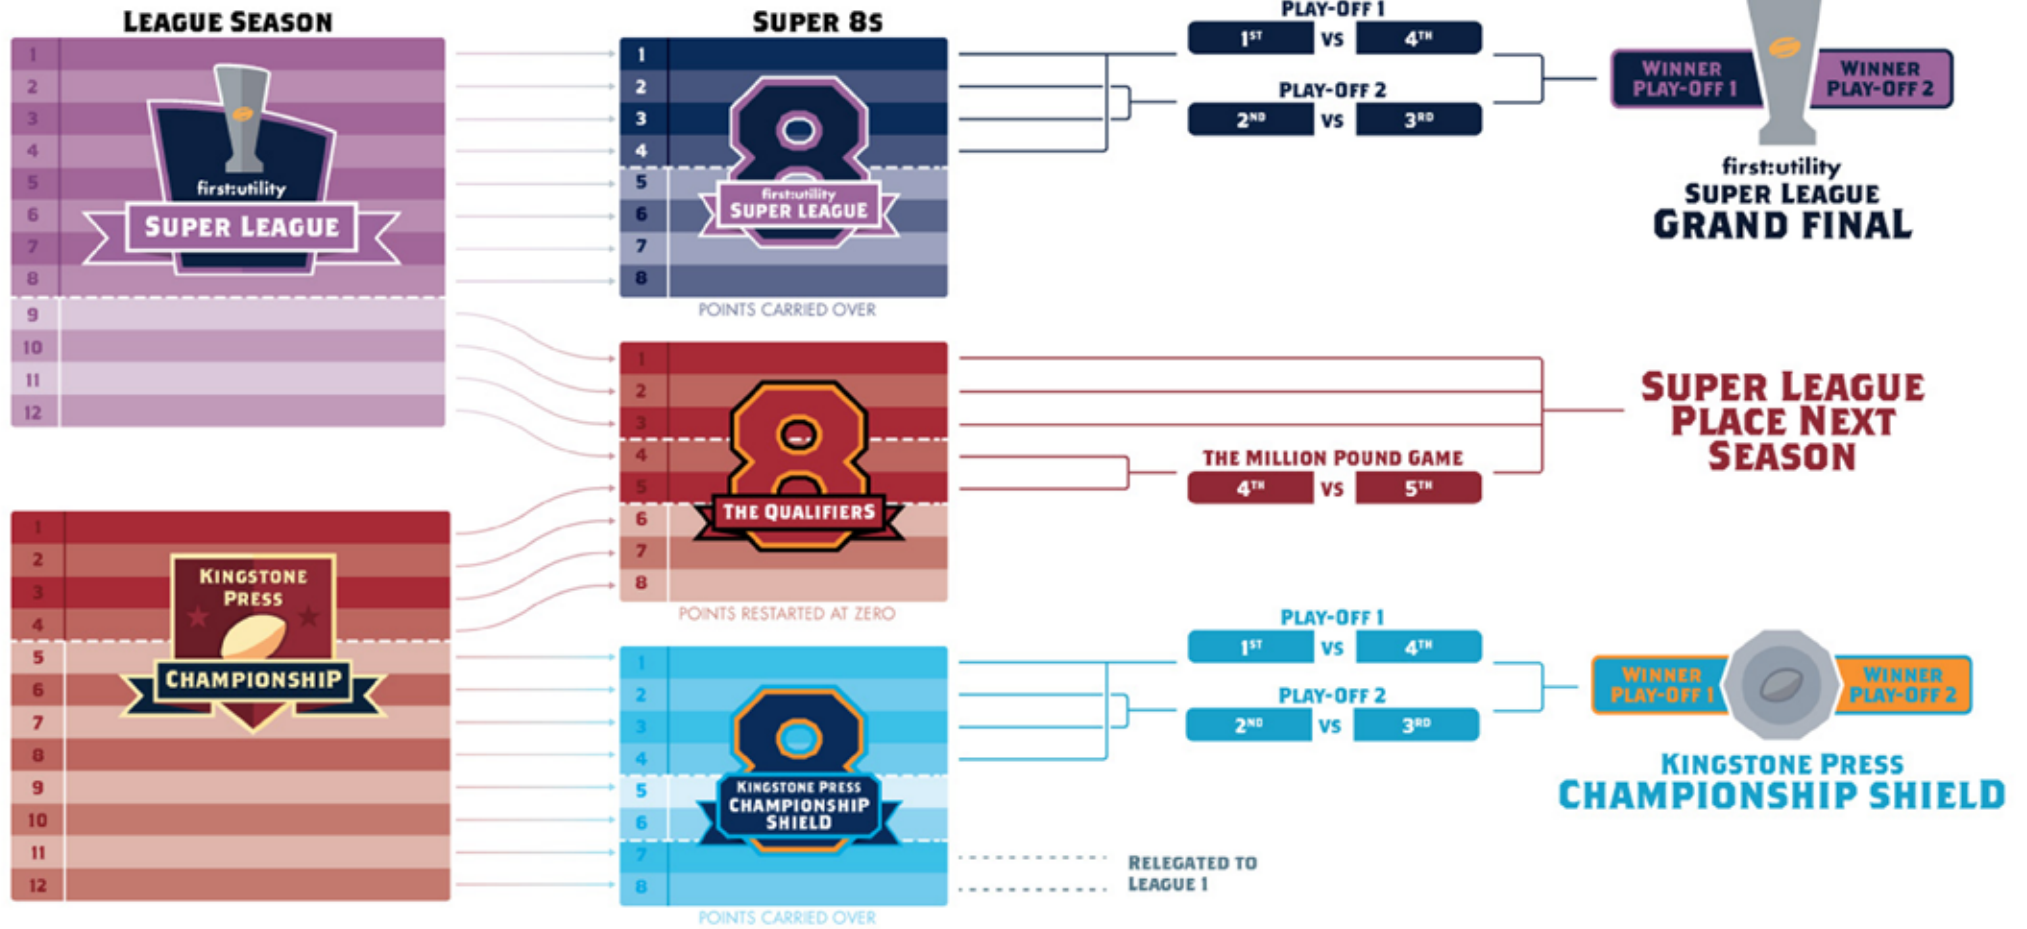

RUGBY LEAGUE 2015 - EVERY MINUTE MATTERS #RLNEWERA